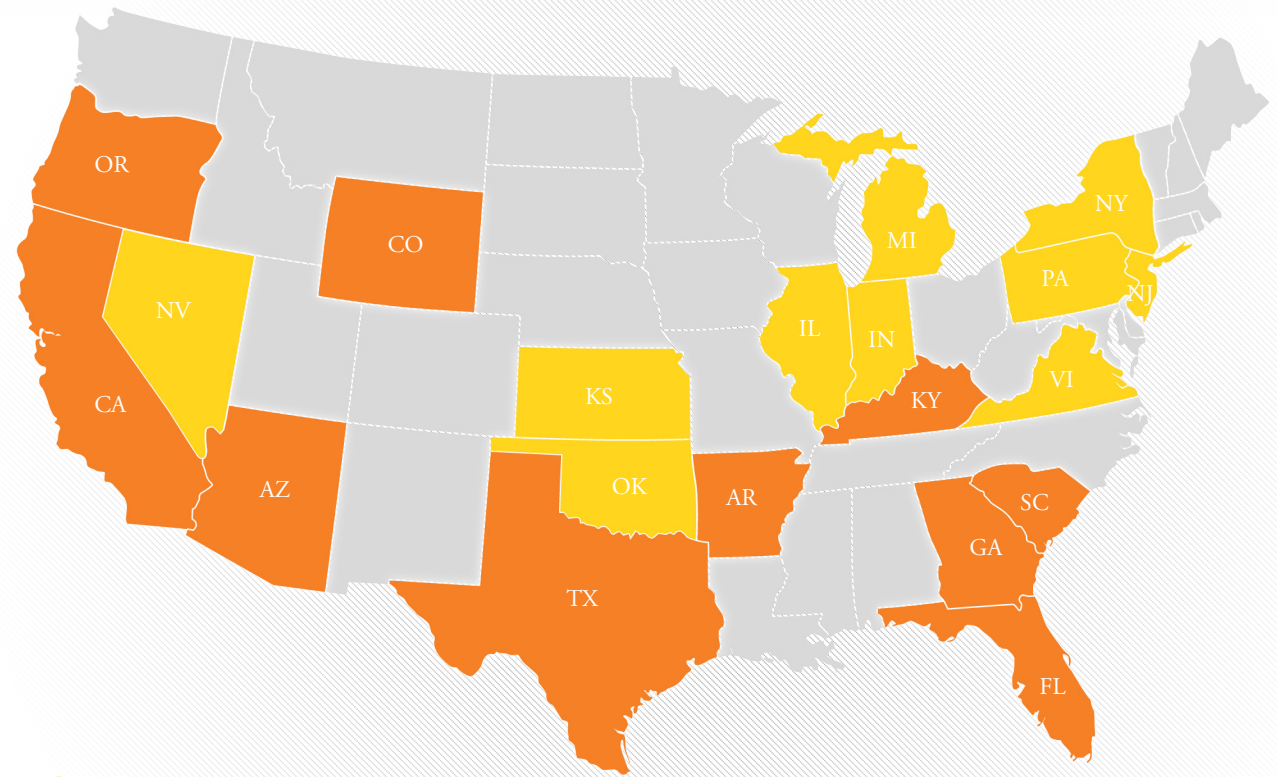

WHERE WE'VE  
BEEN. WHERE  
WE'RE GOING.  
WHERE CAN WE  
GO TOGETHER?

We've moved more people out of Illinois, Pennsylvania and Michigan, and into Texas, Florida and South Carolina – to name just a few of our hot spots for 2011. As an extension of your team, Allied stands ready to help take you where you need to go. We have the expertise and the resources to make your moves simpler, no matter how complex. It's the kind of service that helped put us on the map more than 80 years ago. So where do you need to go? Count on us to carry the load.

Call Allied at 1-866-841-7530  
or visit [Allied.com](http://Allied.com).

relax.  
we carry  
the  
load.™

**Inbound**

**Outbound**

ORIGIN STATE	SHIPMENT VOL	% TOTAL
CA	6,227	8.9%
FL	4,949	7.1%
TX	4,341	6.2%
IL	3,923	5.6%
NY	3,102	4.4%
VA	3,099	4.4%
PA	3,061	4.4%
NC	2,745	3.9%
MI	2,429	3.5%
WA	2,307	3.3%
NJ	2,172	3.1%
AZ	2,158	3.1%
OH	2,112	3.0%
GA	2,096	3.0%
CO	1,906	2.7%
TN	1,482	2.1%
MD	1,385	2.0%
MA	1,375	2.0%
SC	1,305	1.9%
MN	1,304	1.9%
IN	1,202	1.7%
WI	1,079	1.5%
NV	1,069	1.5%
CT	1,064	1.5%
MO	941	1.3%
IA	888	1.3%
UT	882	1.3%
OK	868	1.2%
AL	806	1.1%
KS	752	1.1%
KY	738	1.1%
OR	725	1.0%
LA	675	1.0%
NM	516	0.7%
WV	447	0.6%
DE	419	0.6%
ID	409	0.6%
NE	396	0.6%
ME	385	0.5%
DC	363	0.5%
MS	362	0.5%
AR	302	0.4%
ND	270	0.4%
NH	251	0.4%
WY	198	0.3%
RI	188	0.3%
SD	165	0.2%
MT	142	0.2%
VT	121	0.2%
AK	25	0.0%
TOTAL	70,126	100.0%

## TOP 10 STATES FOR OUTBOUND MOVES

[ fewer outbound than inbound shipments ]

**1. ILLINOIS 1,198**

- |                            |                        |
|----------------------------|------------------------|
| <b>2. PENNSYLVANIA 940</b> | <b>6. VIRGINIA 200</b> |
| <b>3. MICHIGAN 900</b>     | <b>7. INDIANA 195</b>  |
| <b>4. NEW JERSEY 841</b>   | <b>8. NEVADA 184</b>   |
| <b>5. NEW YORK 669</b>     | <b>9. OKLAHOMA 175</b> |
|                            | <b>10. KANSAS 147</b>  |