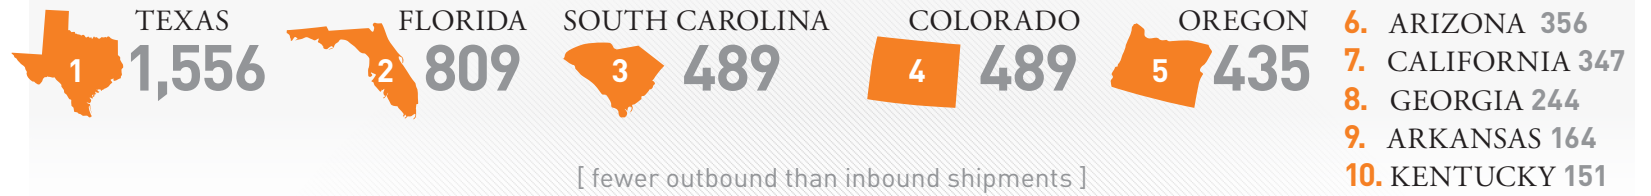

WHERE WE'VE  
BEEN. WHERE  
WE'RE GOING.  
WHERE CAN WE  
GO TOGETHER?

We've moved more people out of Illinois, Pennsylvania and Michigan, and into Texas, Florida and South Carolina – to name just a few of our hot spots for 2011. As an extension of your team, Allied stands ready to help take you where you need to go. We have the expertise and the resources to make your moves simpler, no matter how complex. It's the kind of service that helped put us on the map more than 80 years ago. So where do you need to go? Count on us to carry the load.

Call Allied at 1-866-841-7530  
or visit [Allied.com](http://Allied.com).

relax.  
we carry  
the  
load.™

**Inbound**

**Outbound**

ORIGIN STATE	SHIPMENT VOL	% TOTAL
CA	6,227	8.9%
FL	4,949	7.1%
TX	4,341	6.2%
IL	3,923	5.6%
NY	3,102	4.4%
VA	3,099	4.4%
PA	3,061	4.4%
NC	2,745	3.9%
MI	2,429	3.5%
WA	2,307	3.3%
NJ	2,172	3.1%
AZ	2,158	3.1%
OH	2,112	3.0%
GA	2,096	3.0%
CO	1,906	2.7%
TN	1,482	2.1%
MD	1,385	2.0%
MA	1,375	2.0%
SC	1,305	1.9%
MN	1,304	1.9%
IN	1,202	1.7%
WI	1,079	1.5%
NV	1,069	1.5%
CT	1,064	1.5%
MO	941	1.3%
IA	888	1.3%
UT	882	1.3%
OK	868	1.2%
AL	806	1.1%
KS	752	1.1%
KY	738	1.1%
OR	725	1.0%
LA	675	1.0%
NM	516	0.7%
WV	447	0.6%
DE	419	0.6%
ID	409	0.6%
NE	396	0.6%
ME	385	0.5%
DC	363	0.5%
MS	362	0.5%
AR	302	0.4%
ND	270	0.4%
NH	251	0.4%
WY	198	0.3%
RI	188	0.3%
SD	165	0.2%
MT	142	0.2%
VT	121	0.2%
AK	25	0.0%
TOTAL	70,126	100.0%

## TOP 10 STATES FOR OUTBOUND MOVES

[ fewer outbound than inbound shipments ]

**1. ILLINOIS 1,198**

- |                            |                        |
|----------------------------|------------------------|
| <b>2. PENNSYLVANIA 940</b> | <b>6. VIRGINIA 200</b> |
| <b>3. MICHIGAN 900</b>     | <b>7. INDIANA 195</b>  |
| <b>4. NEW JERSEY 841</b>   | <b>8. NEVADA 184</b>   |
| <b>5. NEW YORK 669</b>     | <b>9. OKLAHOMA 175</b> |
|                            | <b>10. KANSAS 147</b>  |