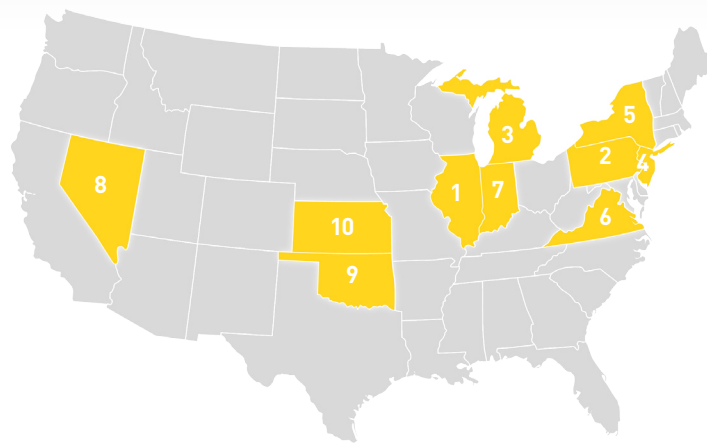

WHERE WE'VE  
BEEN. WHERE  
WE'RE GOING.  
WHERE CAN WE  
GO TOGETHER?

We've moved more people out of Illinois, Pennsylvania and Michigan, and into Texas, Florida and South Carolina – to name just a few of our hot spots for 2011. As an extension of your team, Allied stands ready to help take you where you need to go. We have the expertise and the resources to make your moves simpler, no matter how complex. It's the kind of service that helped put us on the map more than 80 years ago. So where do you need to go? Count on us to carry the load.

Call Allied at 1-866-841-7530  
or visit [Allied.com](http://Allied.com).

relax.  
we carry  
the  
load.™

**Inbound**

**Outbound**

ORIGIN STATE	SHIPMENT VOL	% TOTAL
CA	6,227	8.9%
FL	4,949	7.1%
TX	4,341	6.2%
IL	3,923	5.6%
NY	3,102	4.4%
VA	3,099	4.4%
PA	3,061	4.4%
NC	2,745	3.9%
MI	2,429	3.5%
WA	2,307	3.3%
NJ	2,172	3.1%
AZ	2,158	3.1%
OH	2,112	3.0%
GA	2,096	3.0%
CO	1,906	2.7%
TN	1,482	2.1%
MD	1,385	2.0%
MA	1,375	2.0%
SC	1,305	1.9%
MN	1,304	1.9%
IN	1,202	1.7%
WI	1,079	1.5%
NV	1,069	1.5%
CT	1,064	1.5%
MO	941	1.3%
IA	888	1.3%
UT	882	1.3%
OK	868	1.2%
AL	806	1.1%
KS	752	1.1%
KY	738	1.1%
OR	725	1.0%
LA	675	1.0%
NM	516	0.7%
WV	447	0.6%
DE	419	0.6%
ID	409	0.6%
NE	396	0.6%
ME	385	0.5%
DC	363	0.5%
MS	362	0.5%
AR	302	0.4%
ND	270	0.4%
NH	251	0.4%
WY	198	0.3%
RI	188	0.3%
SD	165	0.2%
MT	142	0.2%
VT	121	0.2%
AK	25	0.0%
TOTAL	70,126	100.0%

## TOP 10 STATES FOR OUTBOUND MOVES

[ fewer outbound than inbound shipments ]

**1. ILLINOIS 1,198**

- |                            |                        |
|----------------------------|------------------------|
| <b>2. PENNSYLVANIA 940</b> | <b>6. VIRGINIA 200</b> |
| <b>3. MICHIGAN 900</b>     | <b>7. INDIANA 195</b>  |
| <b>4. NEW JERSEY 841</b>   | <b>8. NEVADA 184</b>   |
| <b>5. NEW YORK 669</b>     | <b>9. OKLAHOMA 175</b> |
|                            | <b>10. KANSAS 147</b>  |