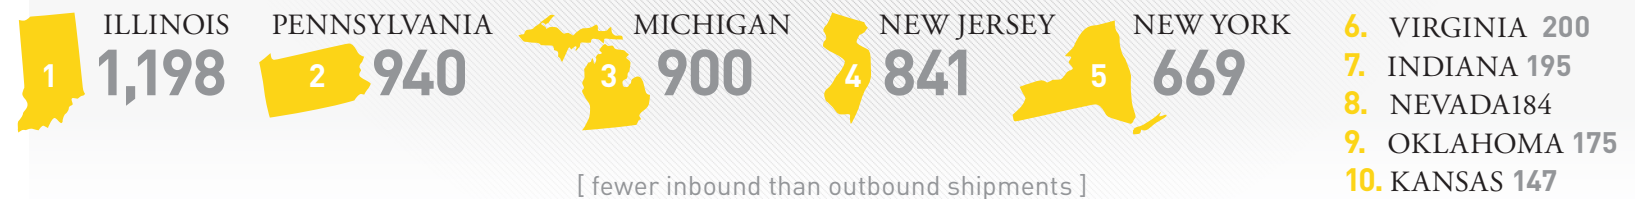

Call Allied at 1-866-841-7530  
or visit [Allied.com](http://Allied.com).

relax.  
we carry  
the  
load.™

**Inbound**

**Outbound**

ORIGIN STATE	SHIPMENT VOL	% TOTAL
CA	6,227	8.9%
FL	4,949	7.1%
TX	4,341	6.2%
IL	3,923	5.6%
NY	3,102	4.4%
VA	3,099	4.4%
PA	3,061	4.4%
NC	2,745	3.9%
MI	2,429	3.5%
WA	2,307	3.3%
NJ	2,172	3.1%
AZ	2,158	3.1%
OH	2,112	3.0%
GA	2,096	3.0%
CO	1,906	2.7%
TN	1,482	2.1%
MD	1,385	2.0%
MA	1,375	2.0%
SC	1,305	1.9%
MN	1,304	1.9%
IN	1,202	1.7%
WI	1,079	1.5%
NV	1,069	1.5%
CT	1,064	1.5%
MO	941	1.3%
IA	888	1.3%
UT	882	1.3%
OK	868	1.2%
AL	806	1.1%
KS	752	1.1%
KY	738	1.1%
OR	725	1.0%
LA	675	1.0%
NM	516	0.7%
WV	447	0.6%
DE	419	0.6%
ID	409	0.6%
NE	396	0.6%
ME	385	0.5%
DC	363	0.5%
MS	362	0.5%
AR	302	0.4%
ND	270	0.4%
NH	251	0.4%
WY	198	0.3%
RI	188	0.3%
SD	165	0.2%
MT	142	0.2%
VT	121	0.2%
AK	25	0.0%
TOTAL	70,126	100.0%

## TOP 10 STATES FOR OUTBOUND MOVES

[ fewer outbound than inbound shipments ]

**1. ILLINOIS 1,198**

- |                            |                        |
|----------------------------|------------------------|
| <b>2. PENNSYLVANIA 940</b> | <b>6. VIRGINIA 200</b> |
| <b>3. MICHIGAN 900</b>     | <b>7. INDIANA 195</b>  |
| <b>4. NEW JERSEY 841</b>   | <b>8. NEVADA 184</b>   |
| <b>5. NEW YORK 669</b>     | <b>9. OKLAHOMA 175</b> |
|                            | <b>10. KANSAS 147</b>  |